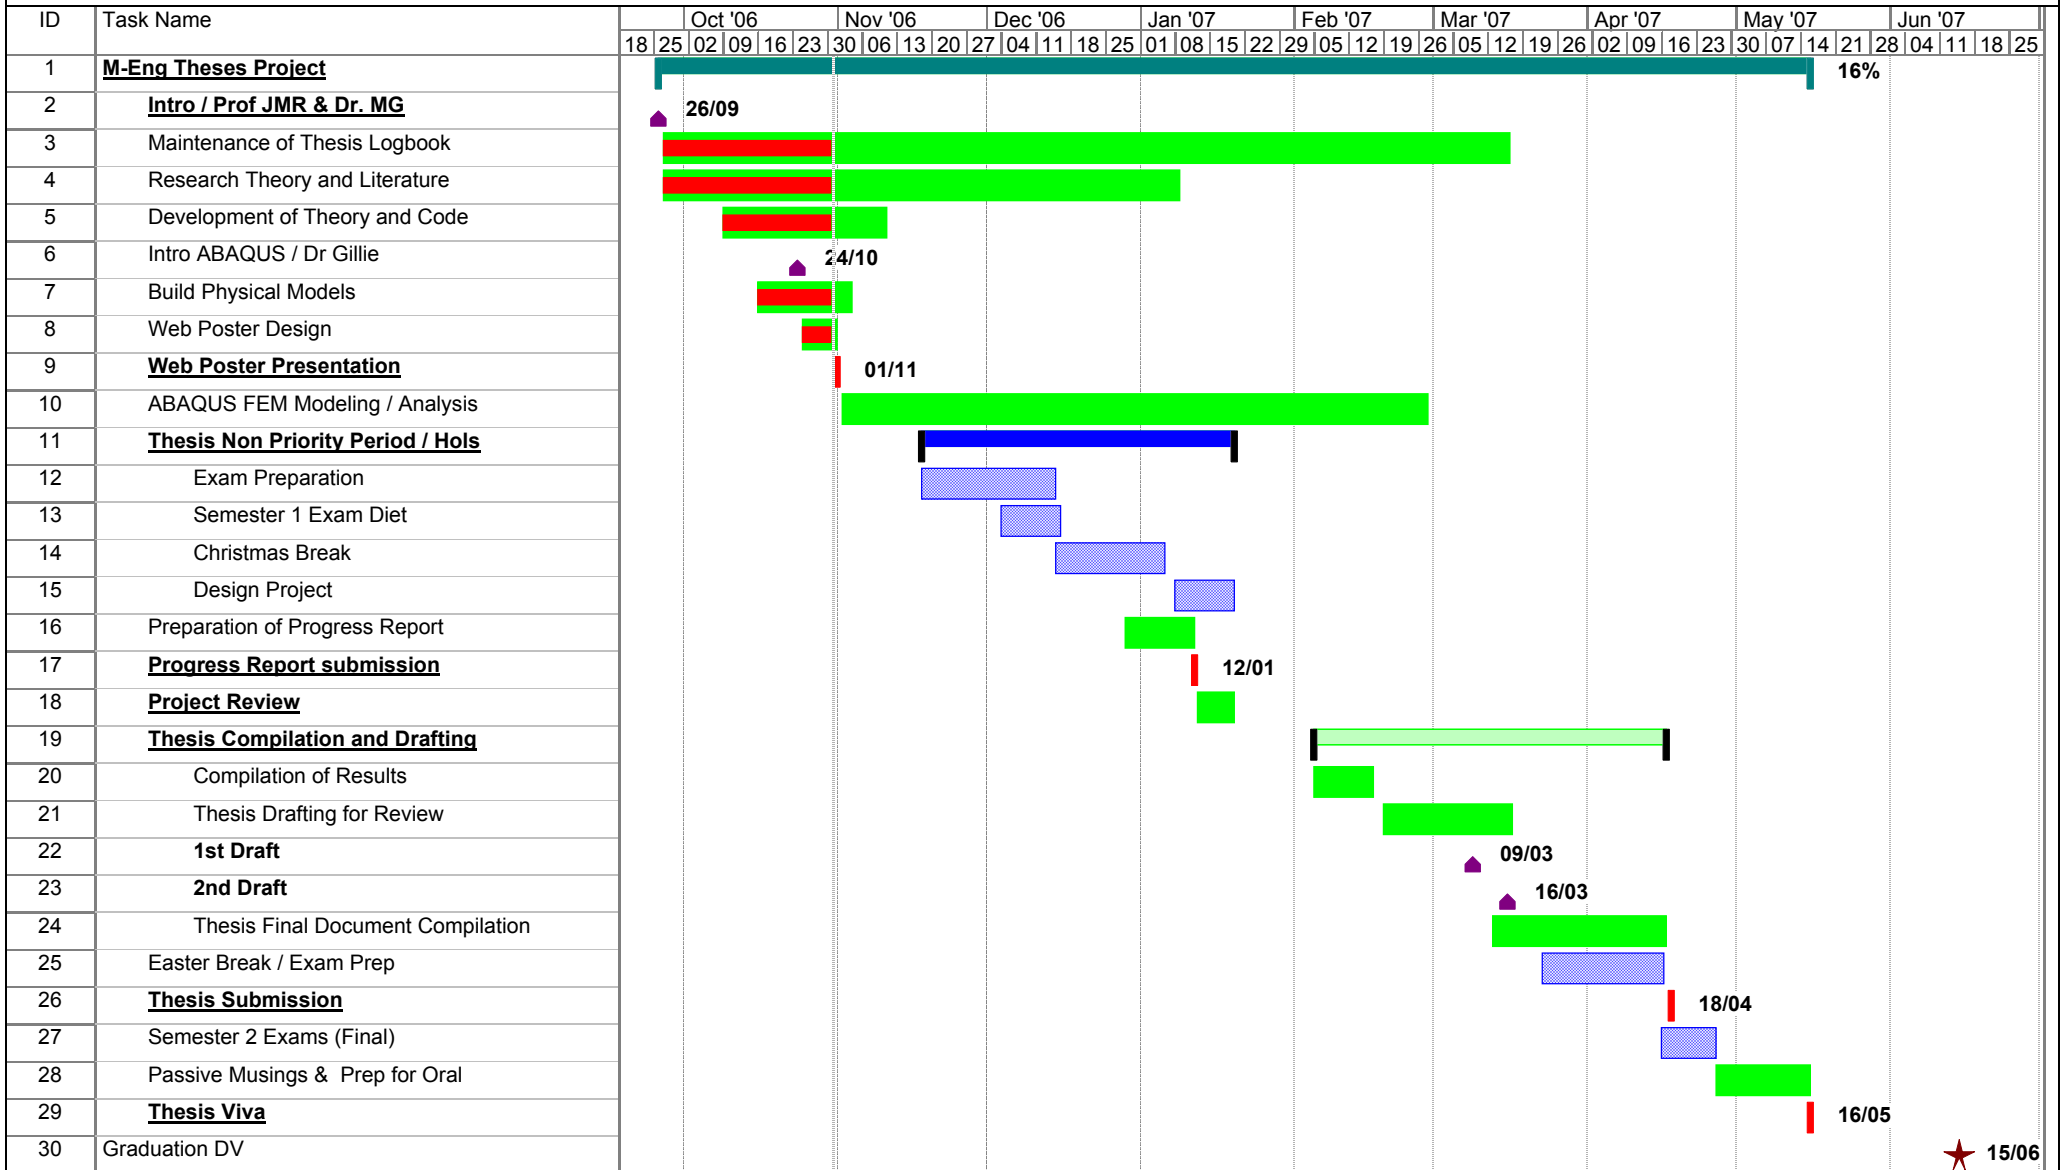

Detailed Programme of M-Eng Thesis Project  
[16% Complete]

Project: M-Eng Theses AJS & KPQ 06 Date: 31 Oct	Overall Project Duration		Thesis Compilation		Exams / Holidays	
	Project Tasks		Milestones		External Tasks	
	Progress		Deadlines		Graduation	